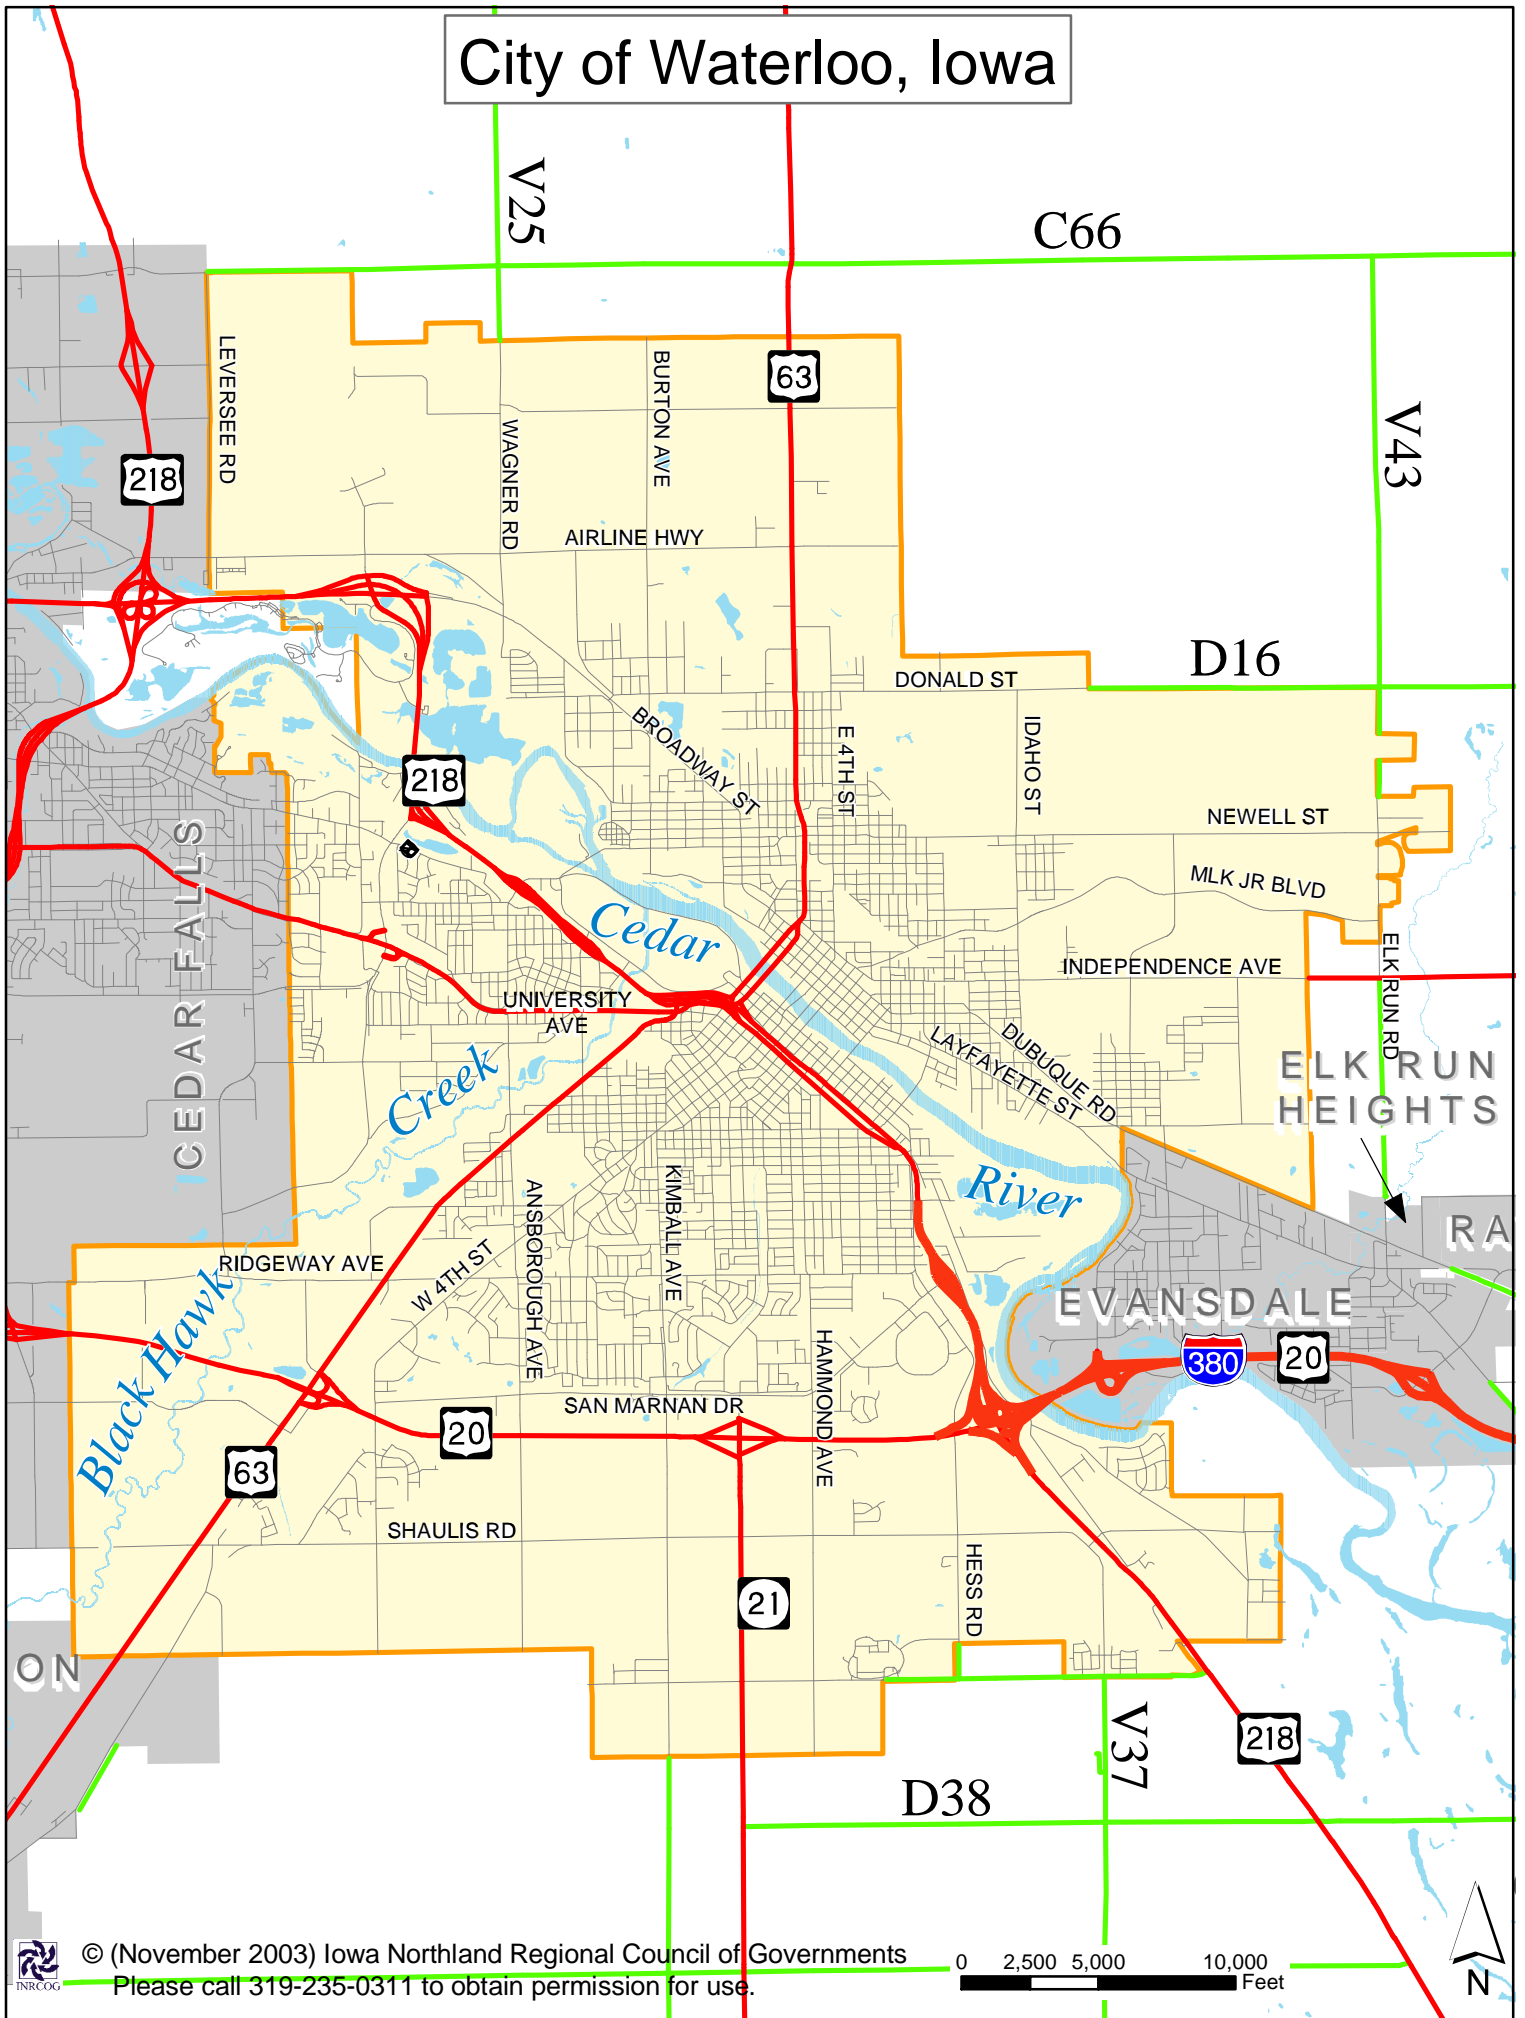

City of Waterloo, Iowa

© (November 2003) Iowa Northland Regional Council of Governments
Please call 319-235-0311 to obtain permission for use.

0 2,500 5,000 10,000 Feet