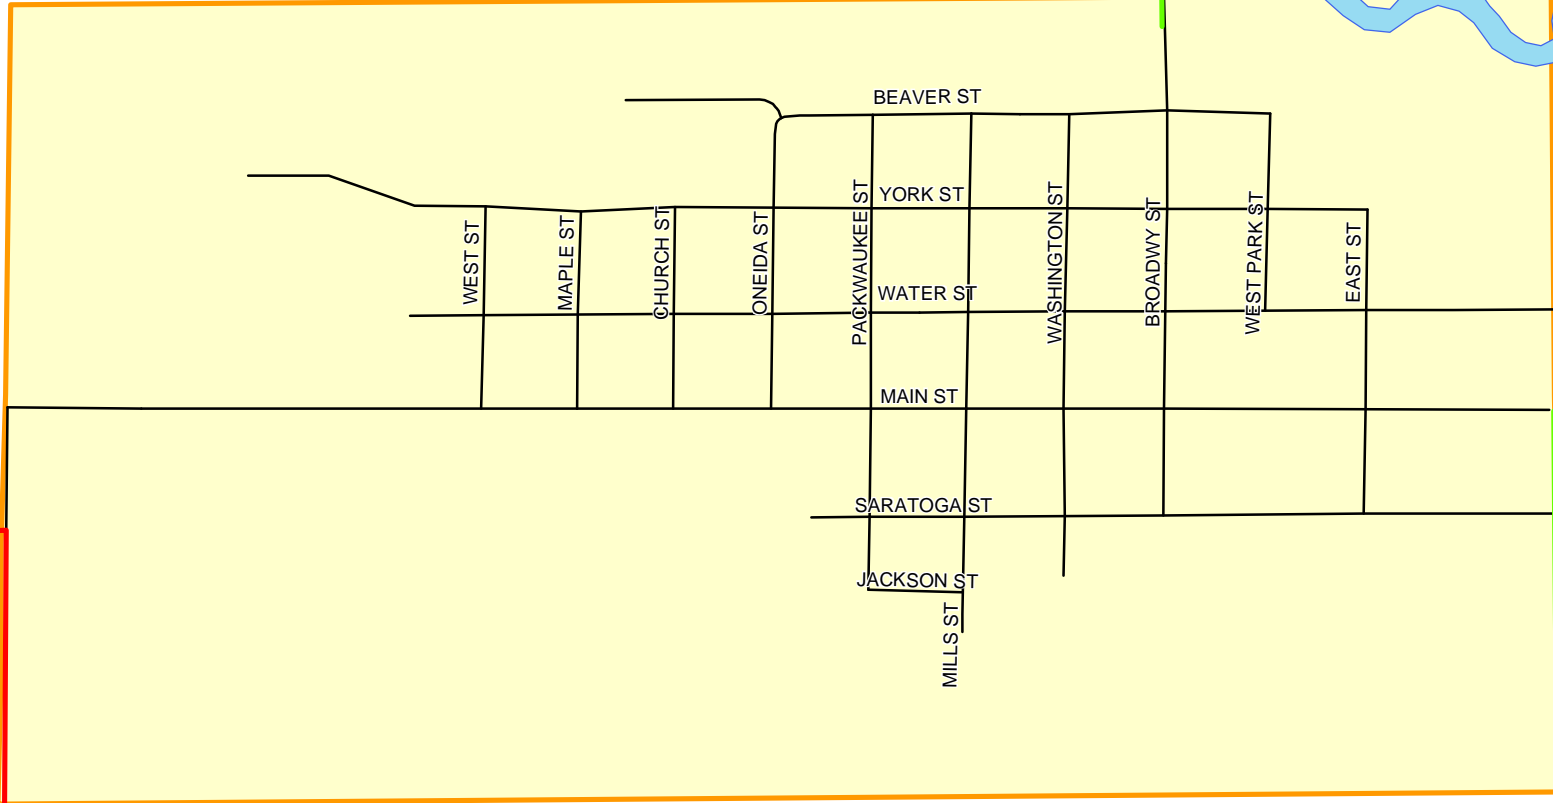

# City of New Hartford, Iowa

*Beaver Creek*

T55

T55

20

© (January 2004) Iowa Northland Regional Council of Governments  
Please call 319-235-0311 to obtain permission for use.