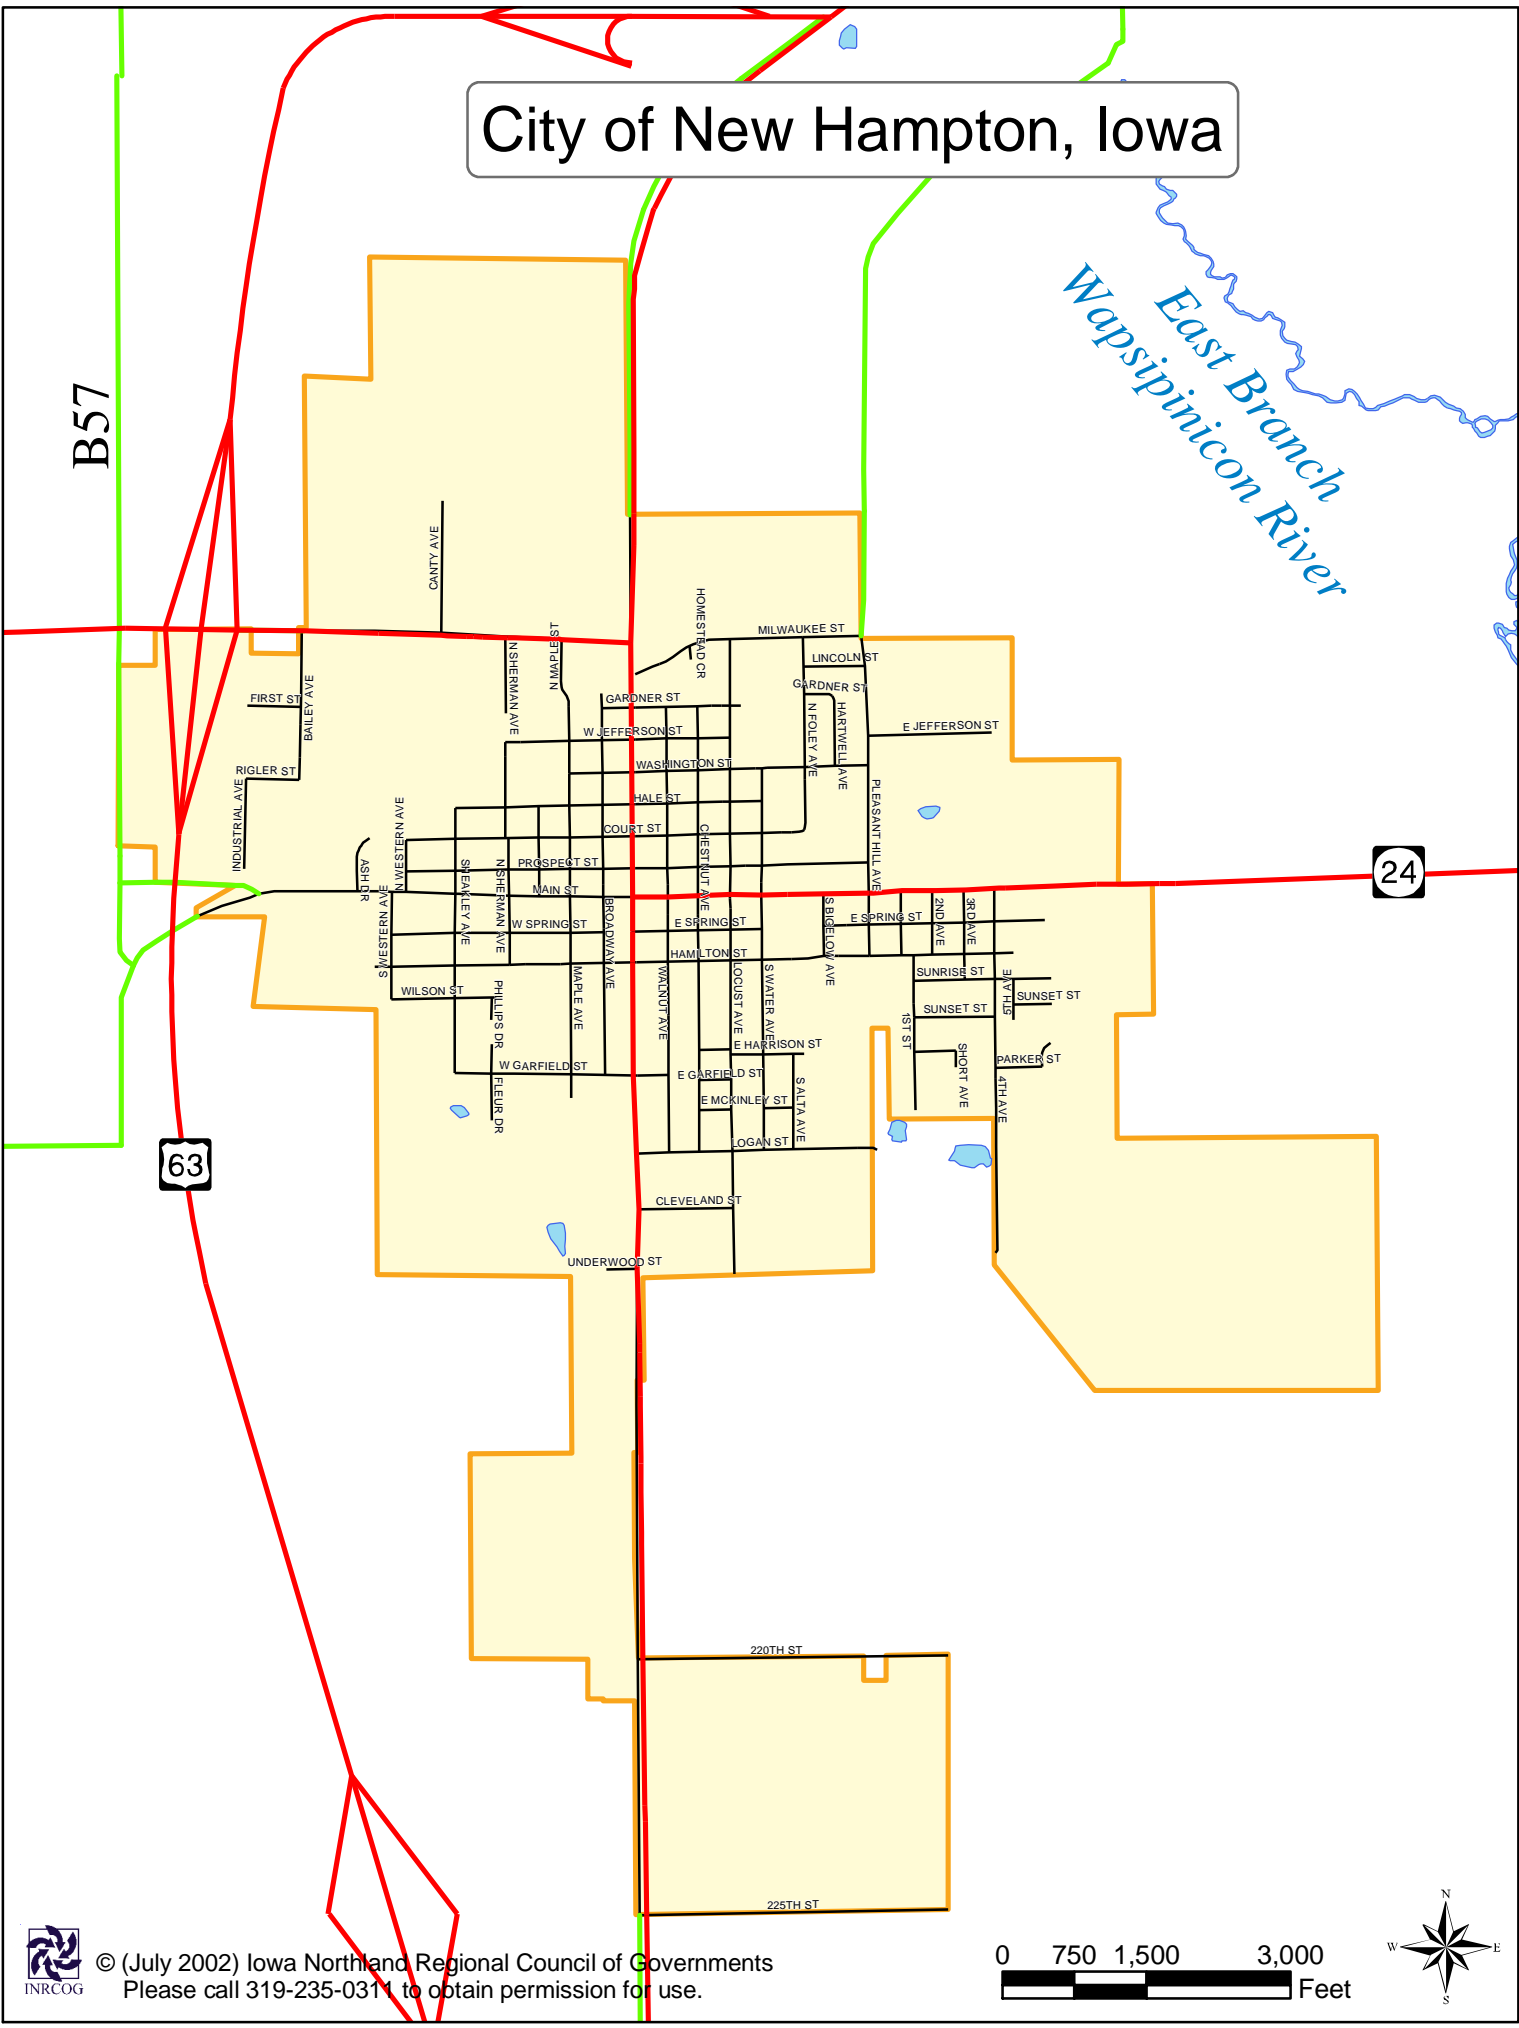

City of New Hampton, Iowa

East Branch
Wapsipinicon River

B57

63

24

© (July 2002) Iowa Northland Regional Council of Governments
Please call 319-235-0311 to obtain permission for use.