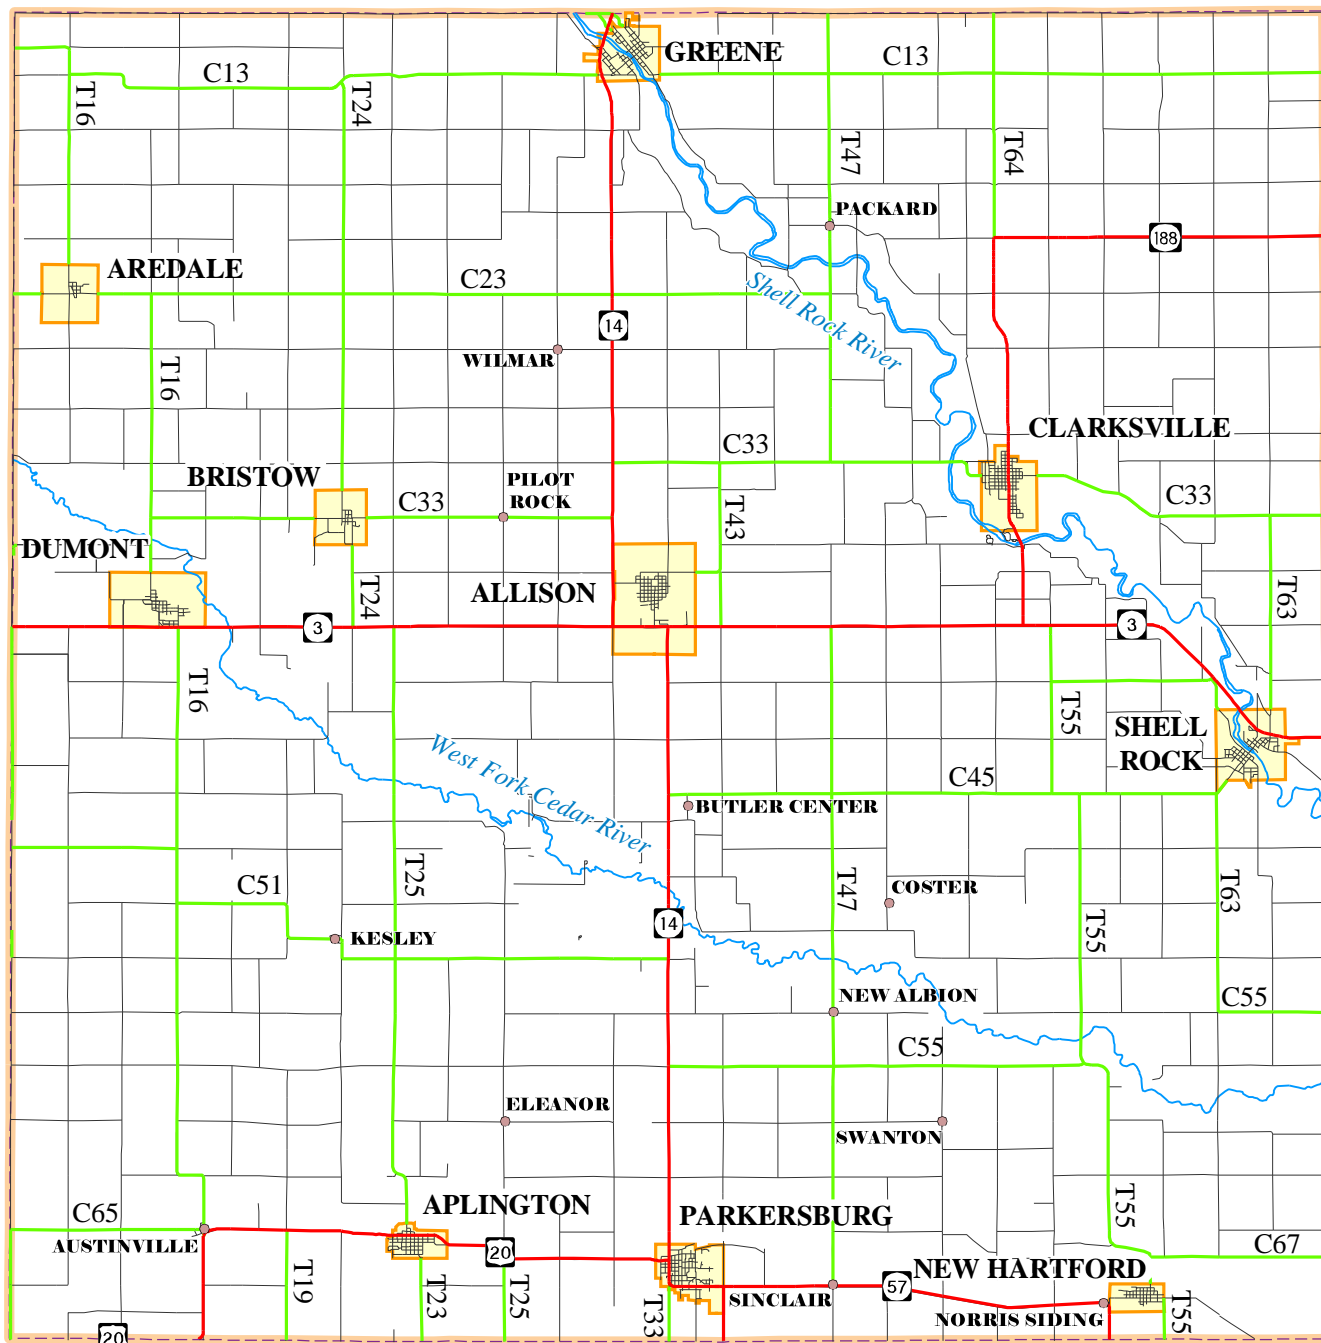

BUTLER COUNTY, IOWA

LEGEND

	COUNTIES		Populated Place		Major Roads		Roads
	Incorporated Areas		Interstate Highways		County Roads		Rivers