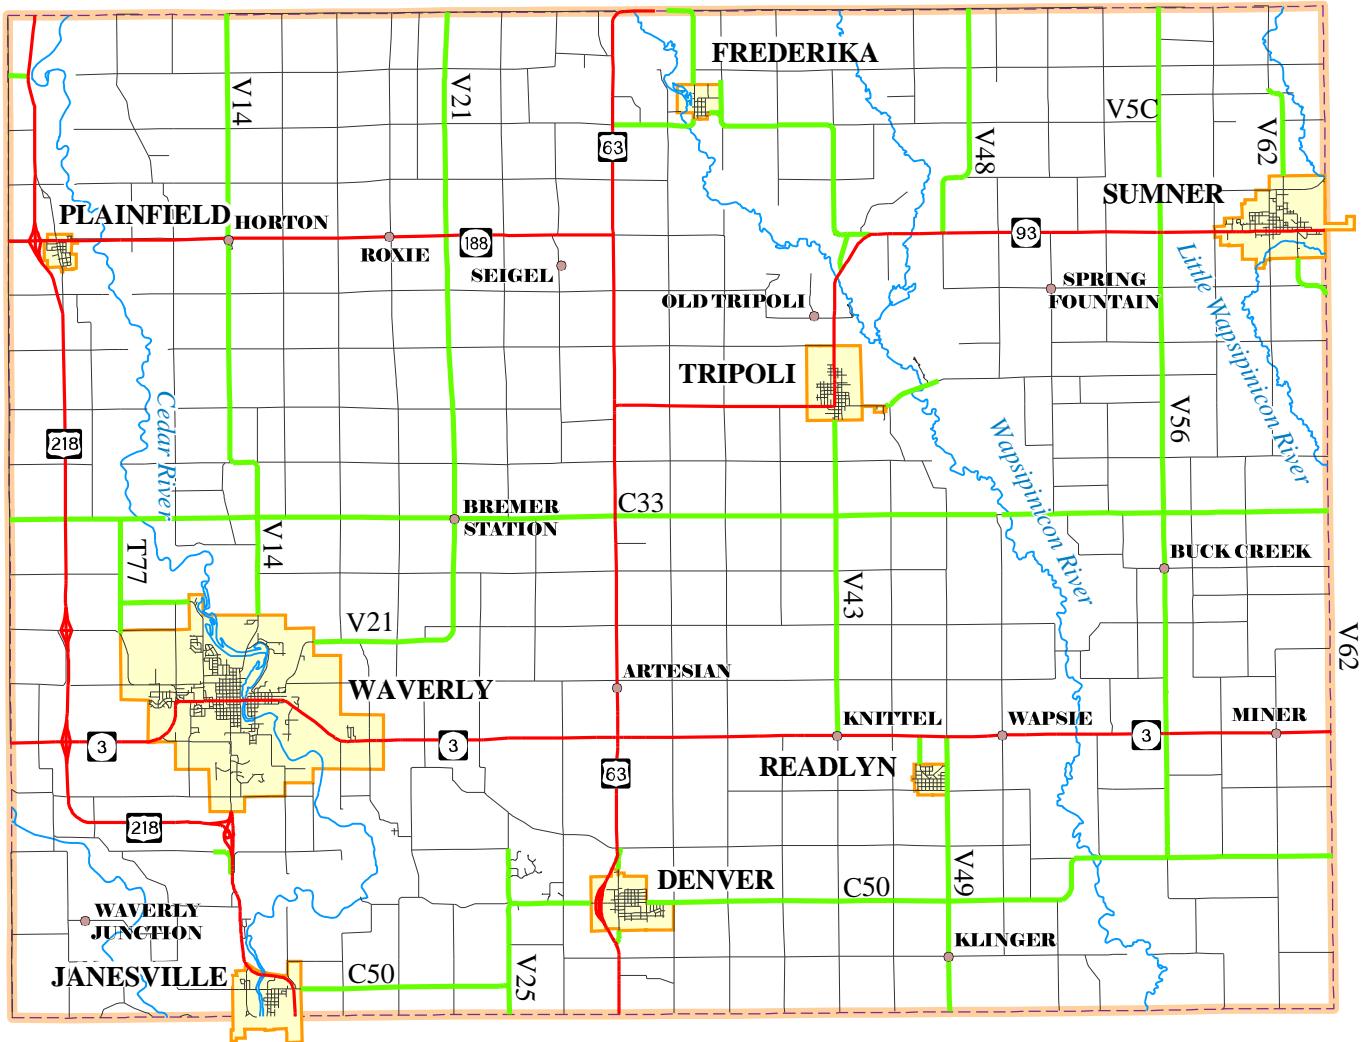

BREMER COUNTY, IOWA

LEGEND			
	COUNTIES		Populated Place
	Incorporated Areas		Interstate Highways
			Major Roads
			County Roads
			Roads
			Rivers